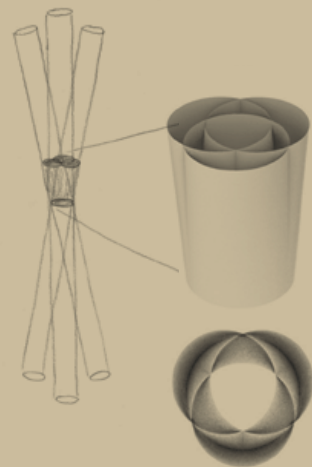

Learn more about
Molamisa Sofa

Learn more about
Sooso Side Table

Learn more about
Foster 620 Side Table

Beautiful Sculpture

Sooso Side Table. Design: EOOS.

A side table that combines masterful craftsmanship with the natural beauty of wood. Flowing lines that intersect, a shape that emerges from movement - three cylinders intertwine and merge into a sculptural composition.

Cultivated Power

Foster 620 Side Table. Design: Norman Foster.

A small tree in the room - the side table appears to be rooted to the floor. Its vividly grained trunk made of solid walnut or oak tapers to support the slender table top with assured elegance.

Invitation to Enjoy

Liz Chair. Design: Claudio Bellini.

Seito Wood Table. Design: Wolfgang C. R. Mezger.

Sweeping lines shape the silhouette of the chair - charmingly emphasised by the colour-accentuated piping. An elasticated textile under the cover provides extra comfort. The Seito Wood Table made of solid wood brings a feeling of coziness and natural elegance.

Discover the
function

Flexible Lightness

Oki Side Table. Design: EOOS.

High-quality and practical: Oki Side Table easily finds its place next to the sofa. Available round or rectangular, in matt black, matt bronze or sand. The filigree wire frame supports the table top. Minimalism at its best.