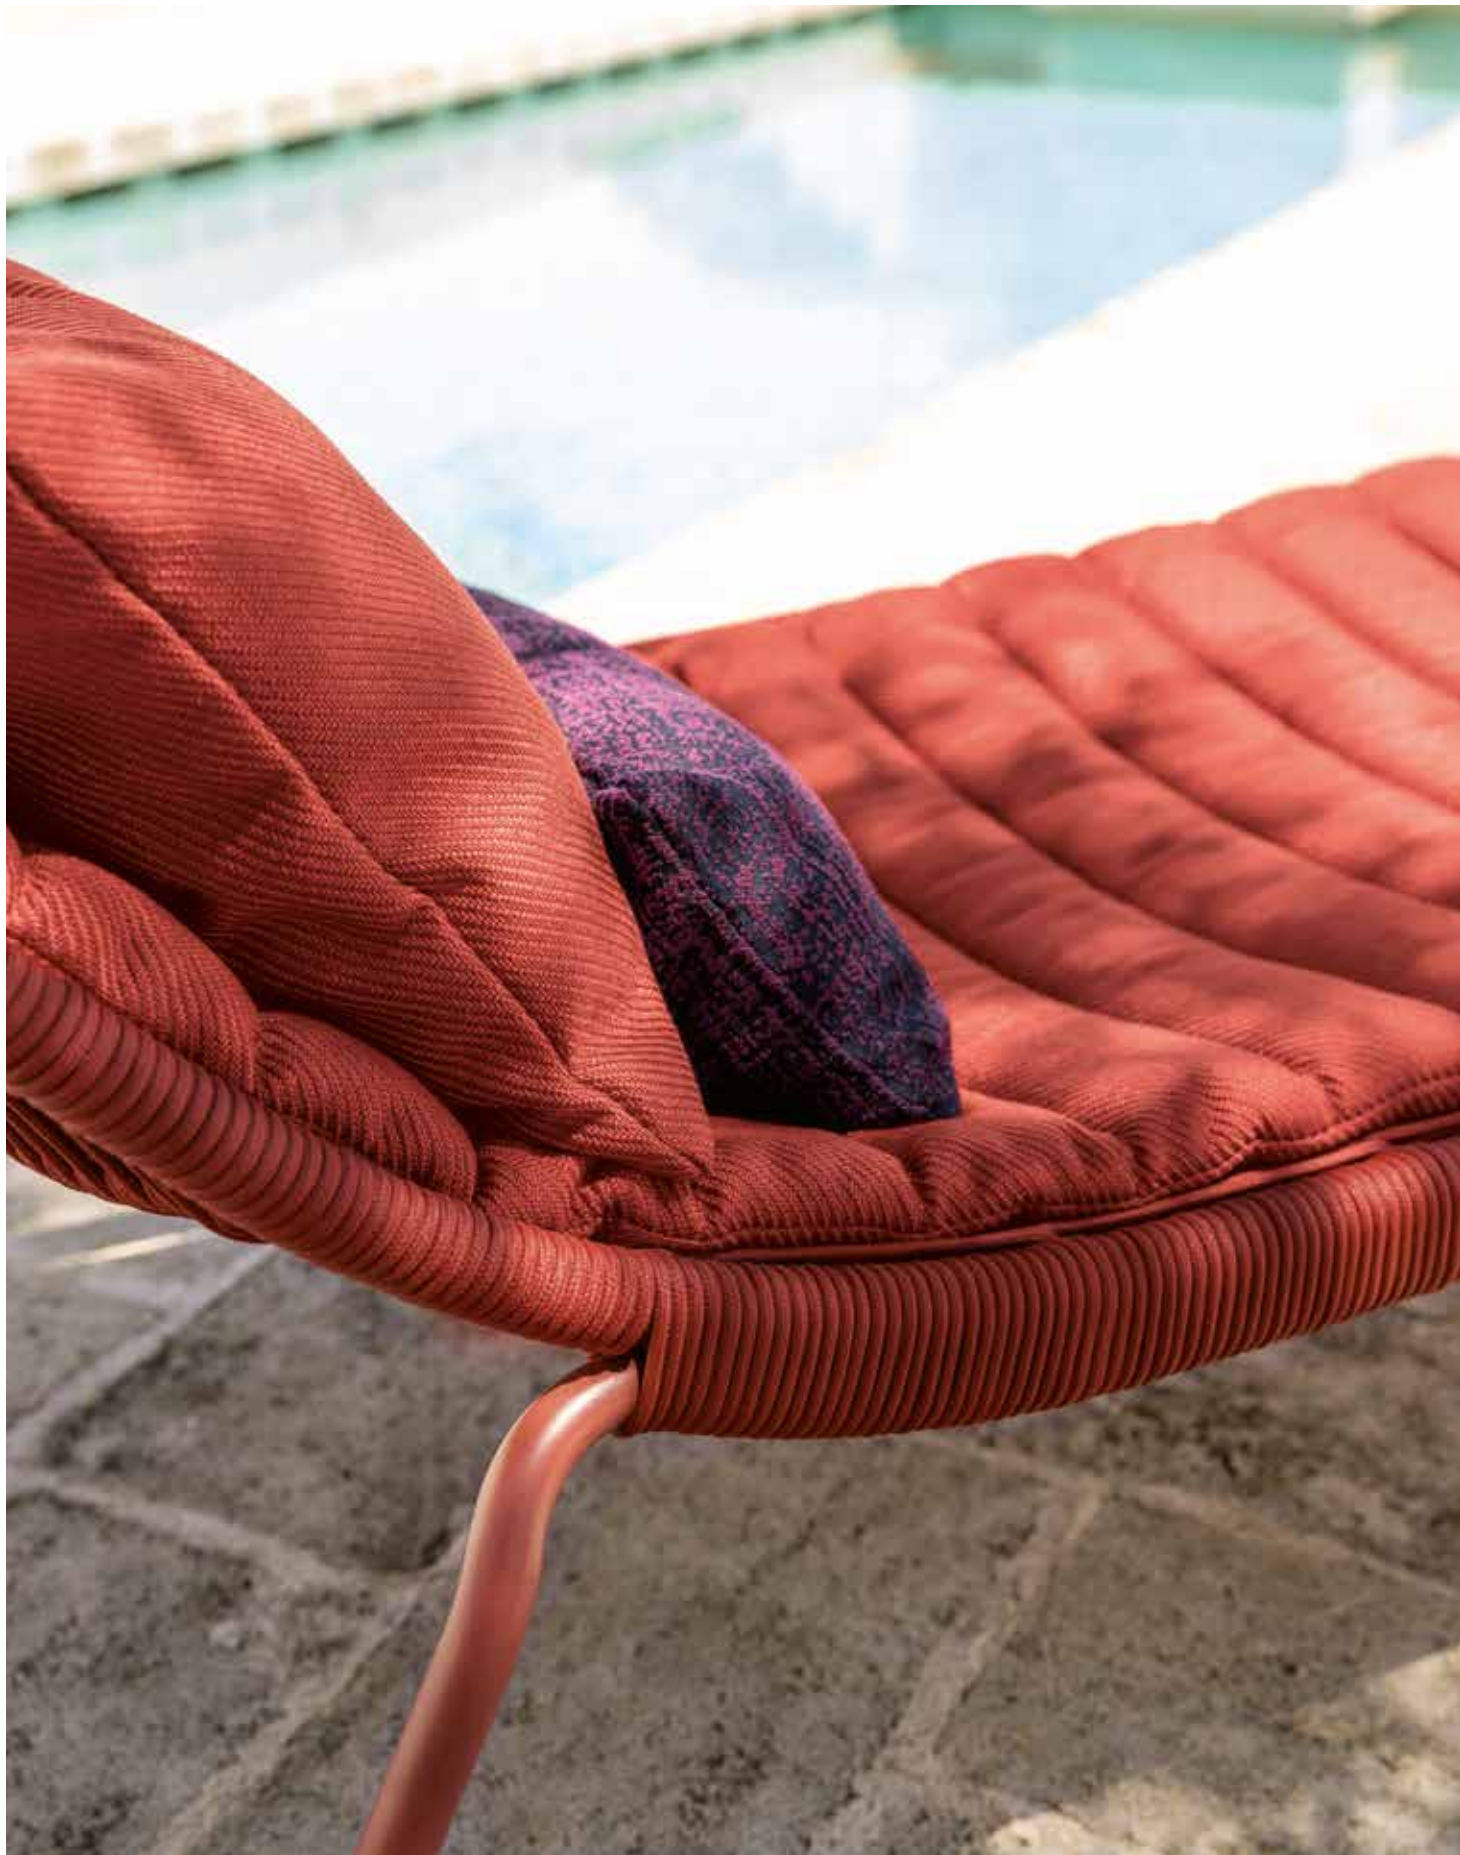

Panamacollection

hammock & Tribal lamp
dove frame
sand rope
cushions in mambo sand colour
deco in plain white & ocean fantasy colour

Panamacollection

bar stool
red frame
red colour rope

Panamacollection

living relax armchair
red frame
red colour rope
cushions in twill rust colour
deco in twill rust & outmap plum colour