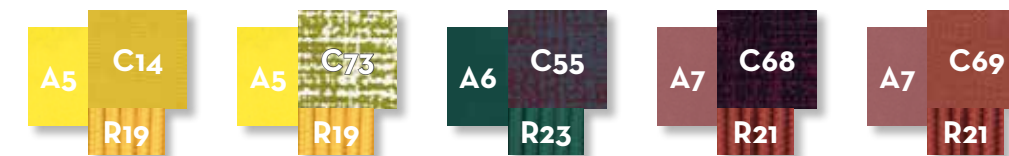

EGG CHAIR WITH SUSPENDED SEAT FRAME / CODE: PANEGG + PANEGG-STR

	Width	Depth	Height	H.seat
cm	104	110	210	48
inch	40,9	43,3	82,7	18,9