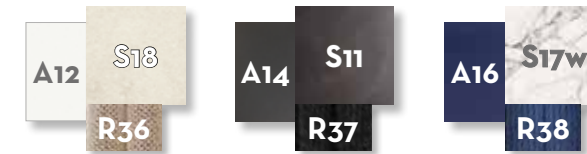

PLAZA COFFEE TABLE D45 / CODE: PLATC45

	Width	Depth	Height
cm	45	45	48
inch	17.7	17.7	18.9

PLAZA COFFEE TABLE 80X65 / CODE: PLATC8065

	Width	Depth	Height
cm	80	65	35
inch	31.5	25.6	13.8

DINING TABLE D150 / CODE: SWITPD150

	Width	Depth	Height
cm	150	150	75
inch	59.1	59.1	29.5

DINING TABLE 220X110 / CODE: SWITP220

	Width	Depth	Height
cm	220	110	75
inch	86.6	43.3	29.5

DINING TABLE 300X110 / CODE: SWITP300

	Width	Depth	Height
cm	300	110	75
inch	118.1	43.3	29.5