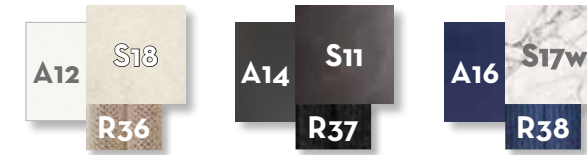

	Width	Depth	Height
cm	150	150	75
inch	59.1	59.1	29.5

DINING TABLE 220X110 / CODE: SWITP220

	Width	Depth	Height
cm	220	110	75
inch	86.6	43.3	29.5

DINING TABLE 300X110 / CODE: SWITP300

	Width	Depth	Height
cm	300	110	75
inch	118.1	43.3	29.5

DINING ARMCHAIR / CODE: SWIPP

	Width	Depth	Height	H. armrest	H. seat	H. cushion
cm	62	59	75	72	46	6
inch	24.4	23.2	29.5	28.3	18.1	2.4

DINING CHAIR / CODE: SWISP

	Width	Depth	Height	H. armrest	H. seat	H. cushion
cm	51	58	75	72	46	6
inch	20.1	22.8	29.5	28.3	18.1	2.4