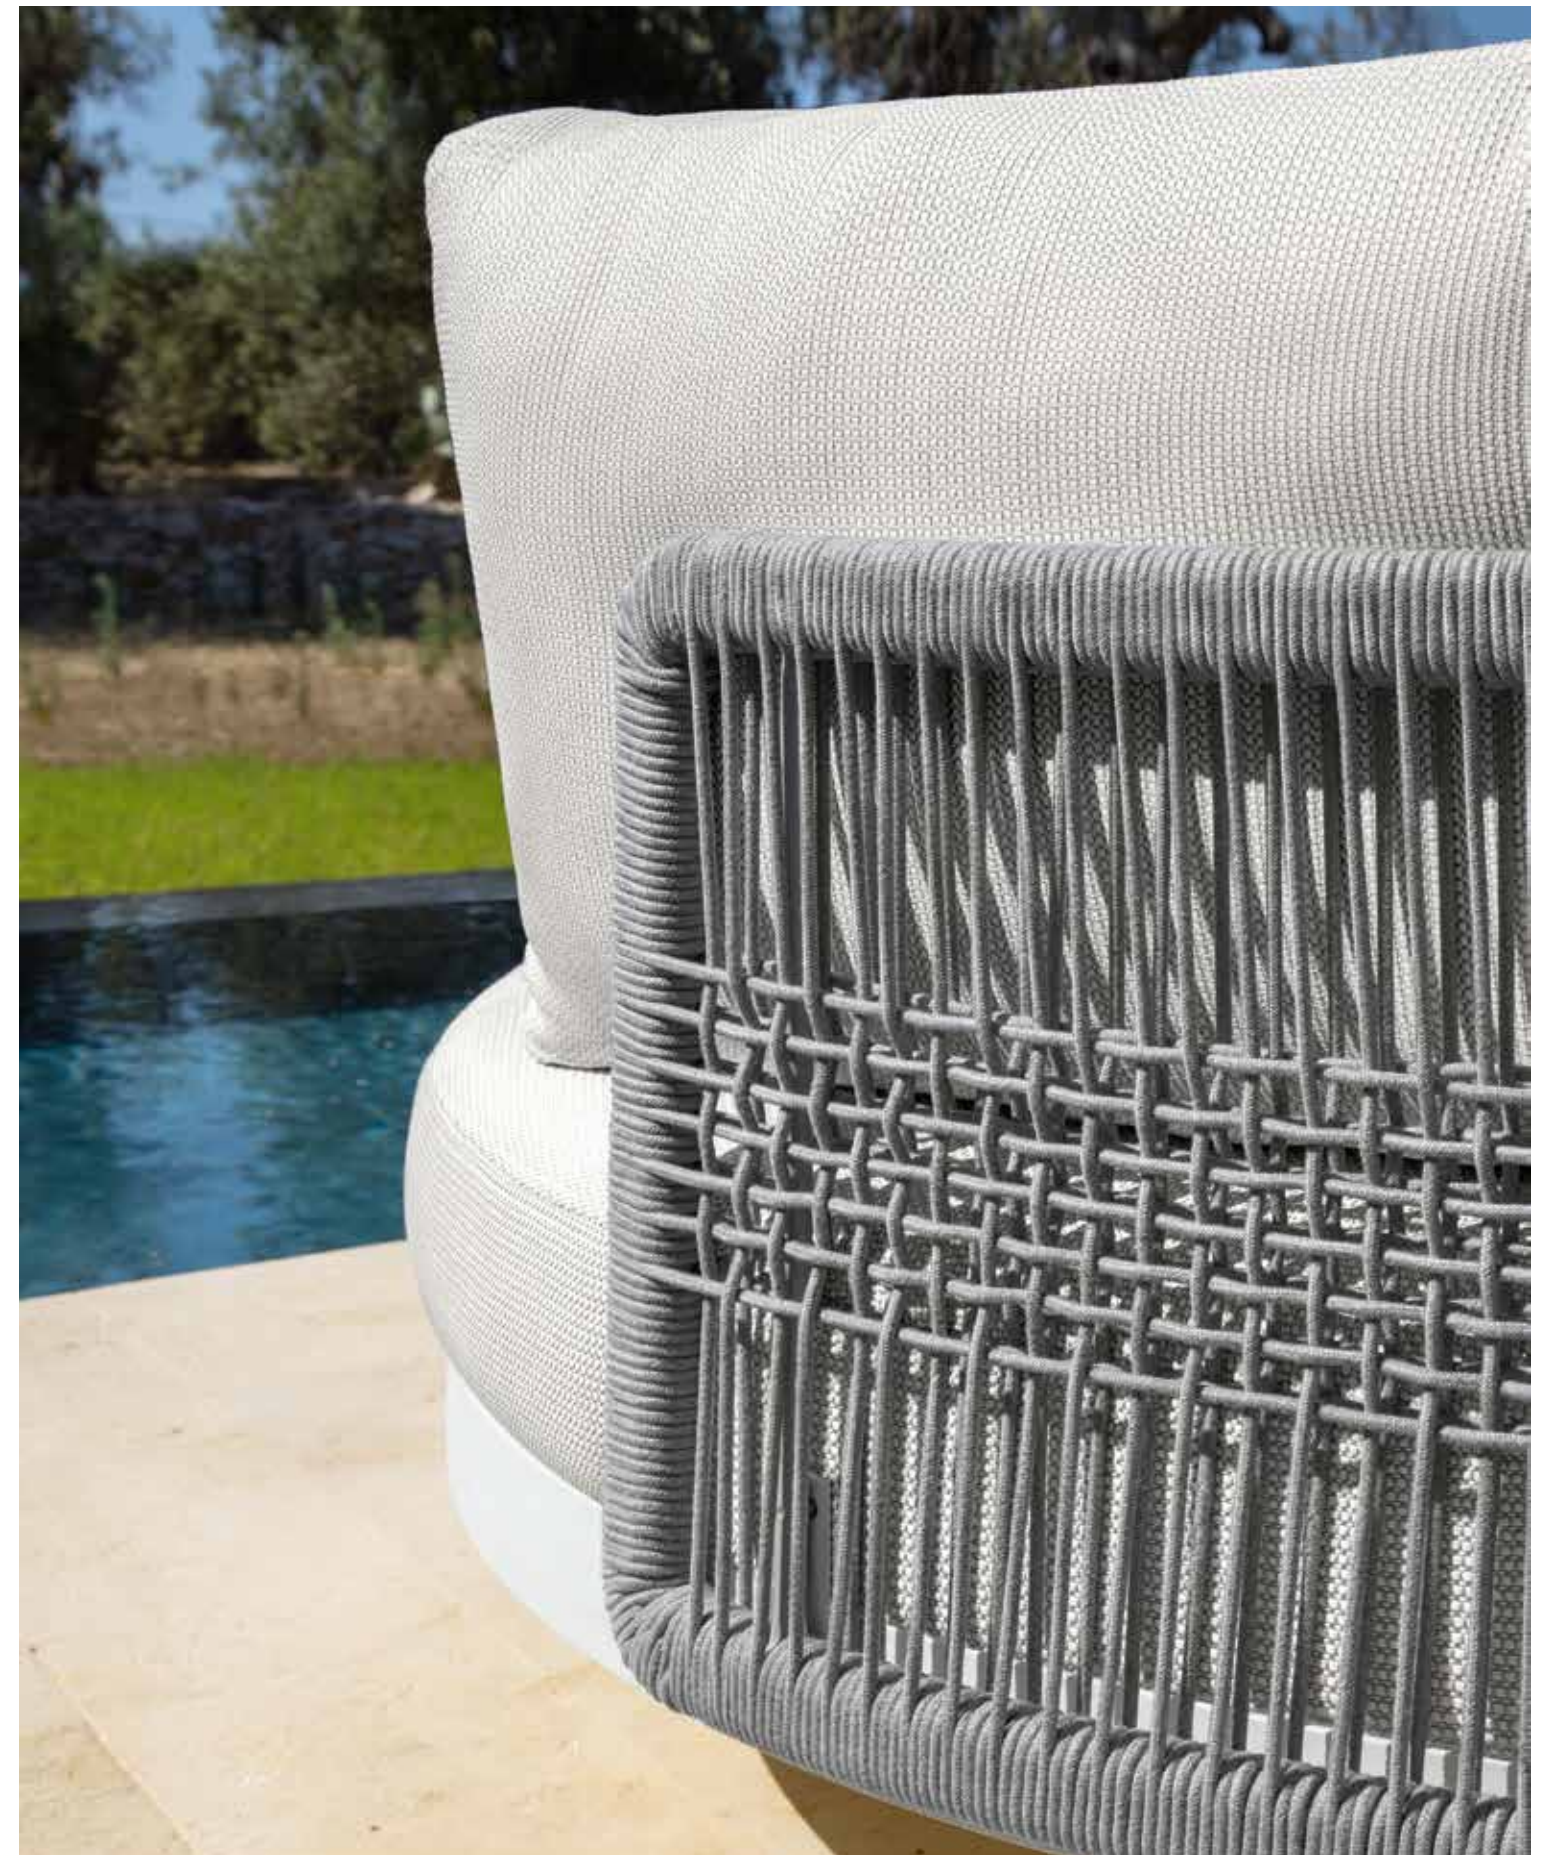

Slamcollection // Rope

sunbed & daybed
white frame
cushions in silver colour
rope in light grey colour

Slamcollection // Rope

Design Ludovica + Roberto Palomba

Finishing

Aluminium frame

white

graphite