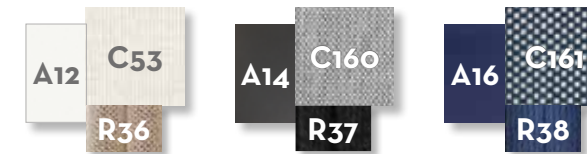

	Width	Depth	Height
cm	150	150	75
inch	59.1	59.1	29.5

DINING TABLE 220X110 / CODE: SWITP220

	Width	Depth	Height
cm	220	110	75
inch	86.6	43.3	29.5

DINING TABLE 300X110 / CODE: SWITP300

	Width	Depth	Height
cm	300	110	75
inch	118.1	43.3	29.5

DINING ARMCHAIR / CODE: SWIPP

	Width	Depth	Height	H. armrest	H. seat	H. cushion
cm	62	59	75	72	46	6
inch	24.4	23.2	29.5	28.3	18.1	2.4

DINING CHAIR / CODE: SWISP

	Width	Depth	Height	H. armrest	H. seat	H. cushion
cm	51	58	75	72	46	6
inch	20.1	22.8	29.5	28.3	18.1	2.4