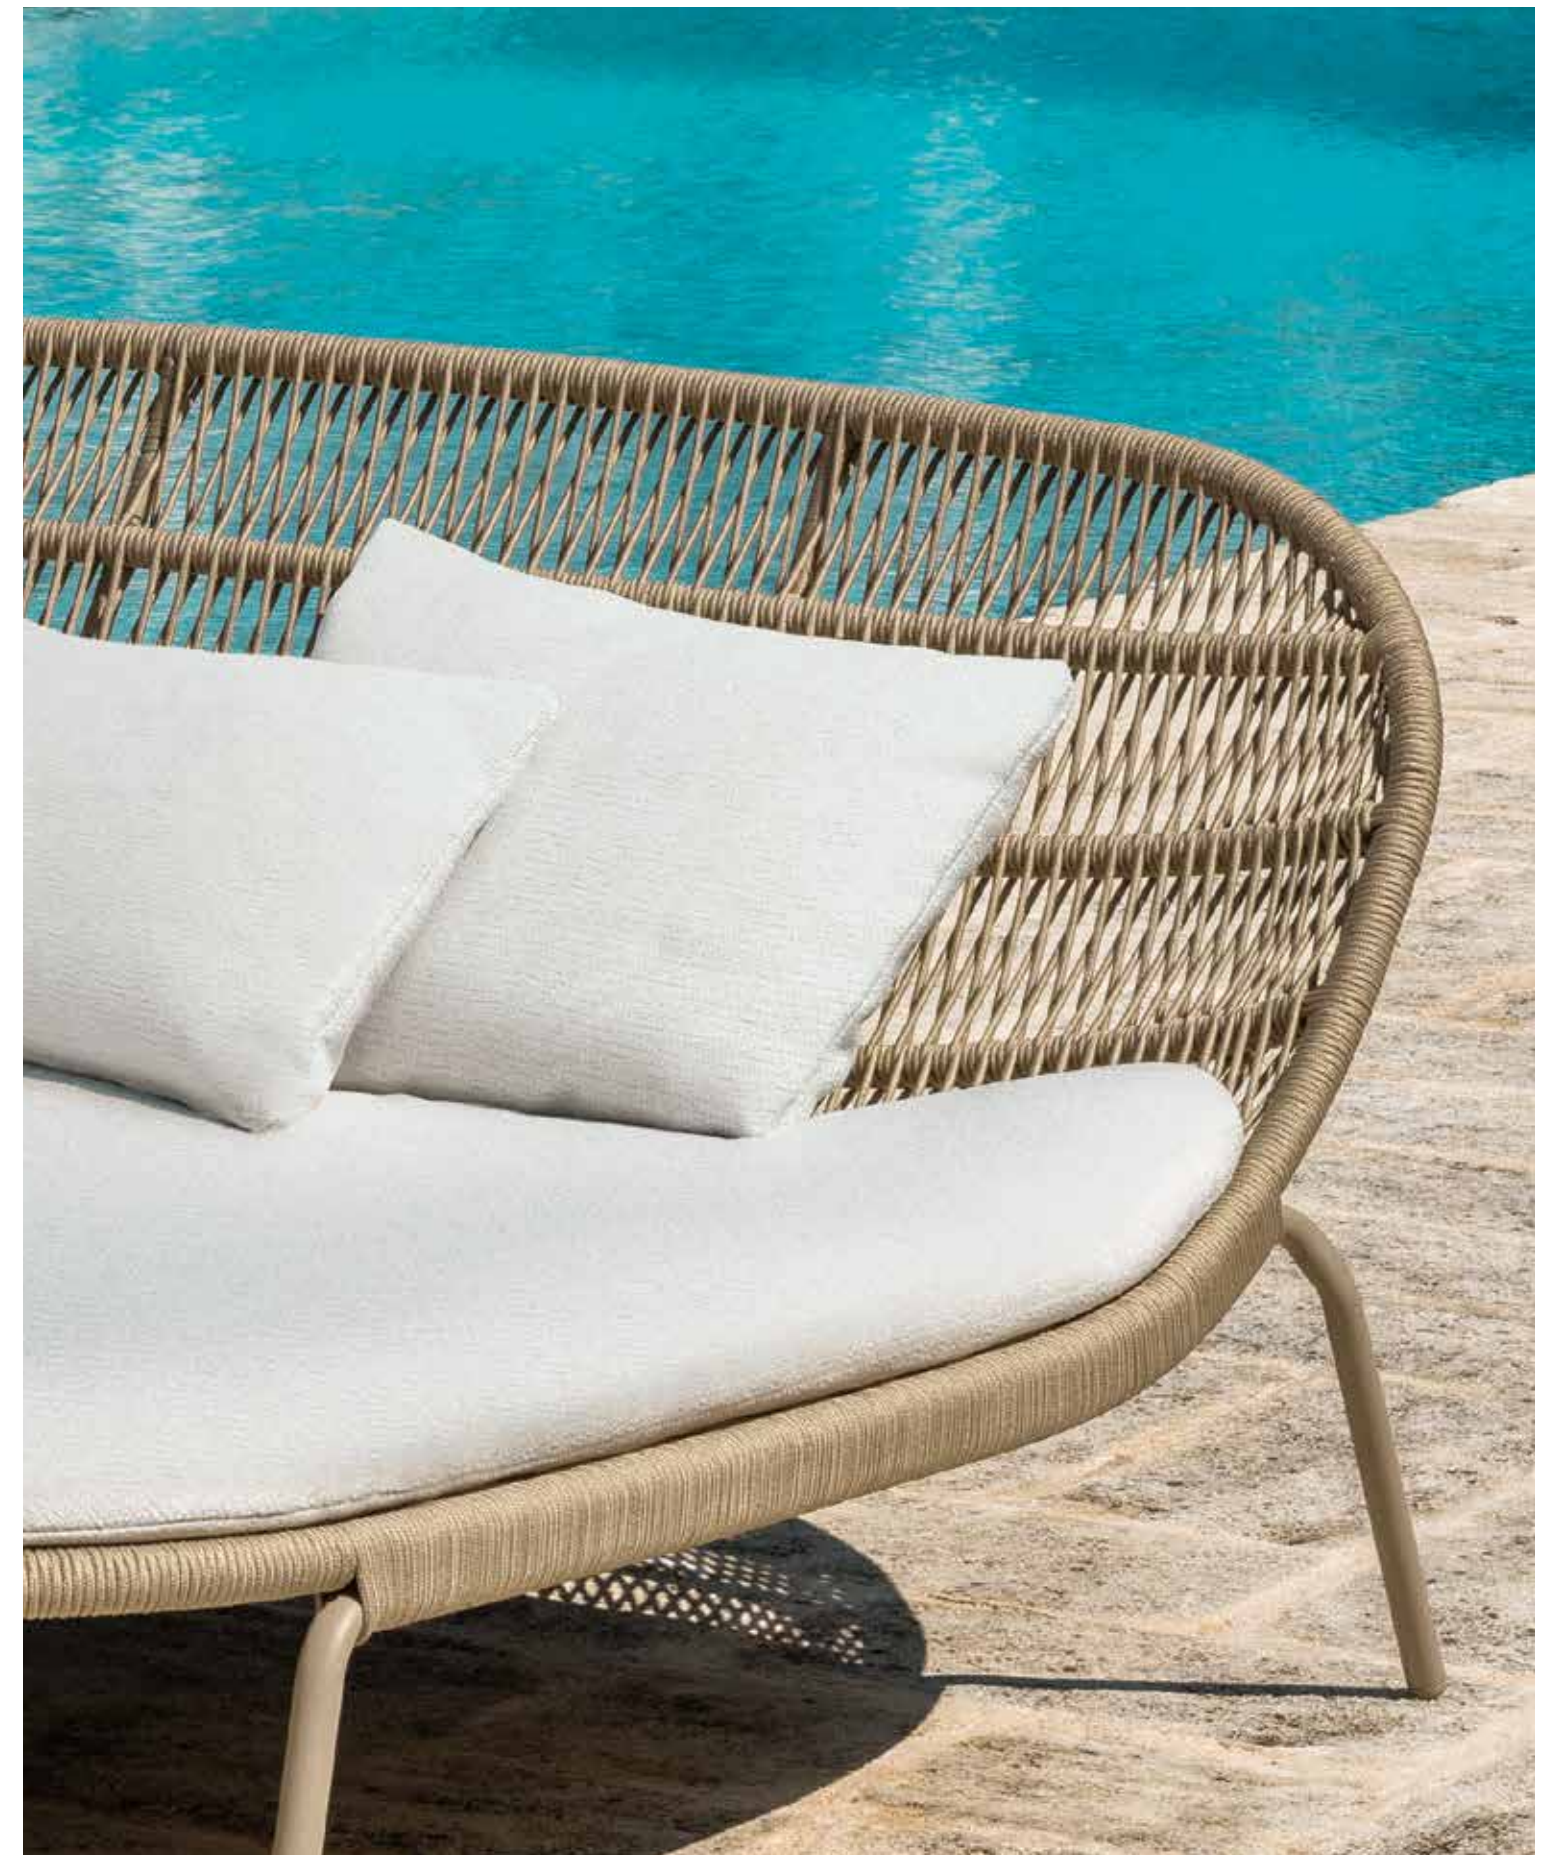

Panamacollection

sunbed& coffee table 50x50
dove frame
sand colour rope
cushions in mambo sand
deco in plain beige colour

Panamacollection

living relax armchair & Tribal lamp
dove frame
sand colour rope
cushions in plain white & plain beige colour
deco in mambo sand colour