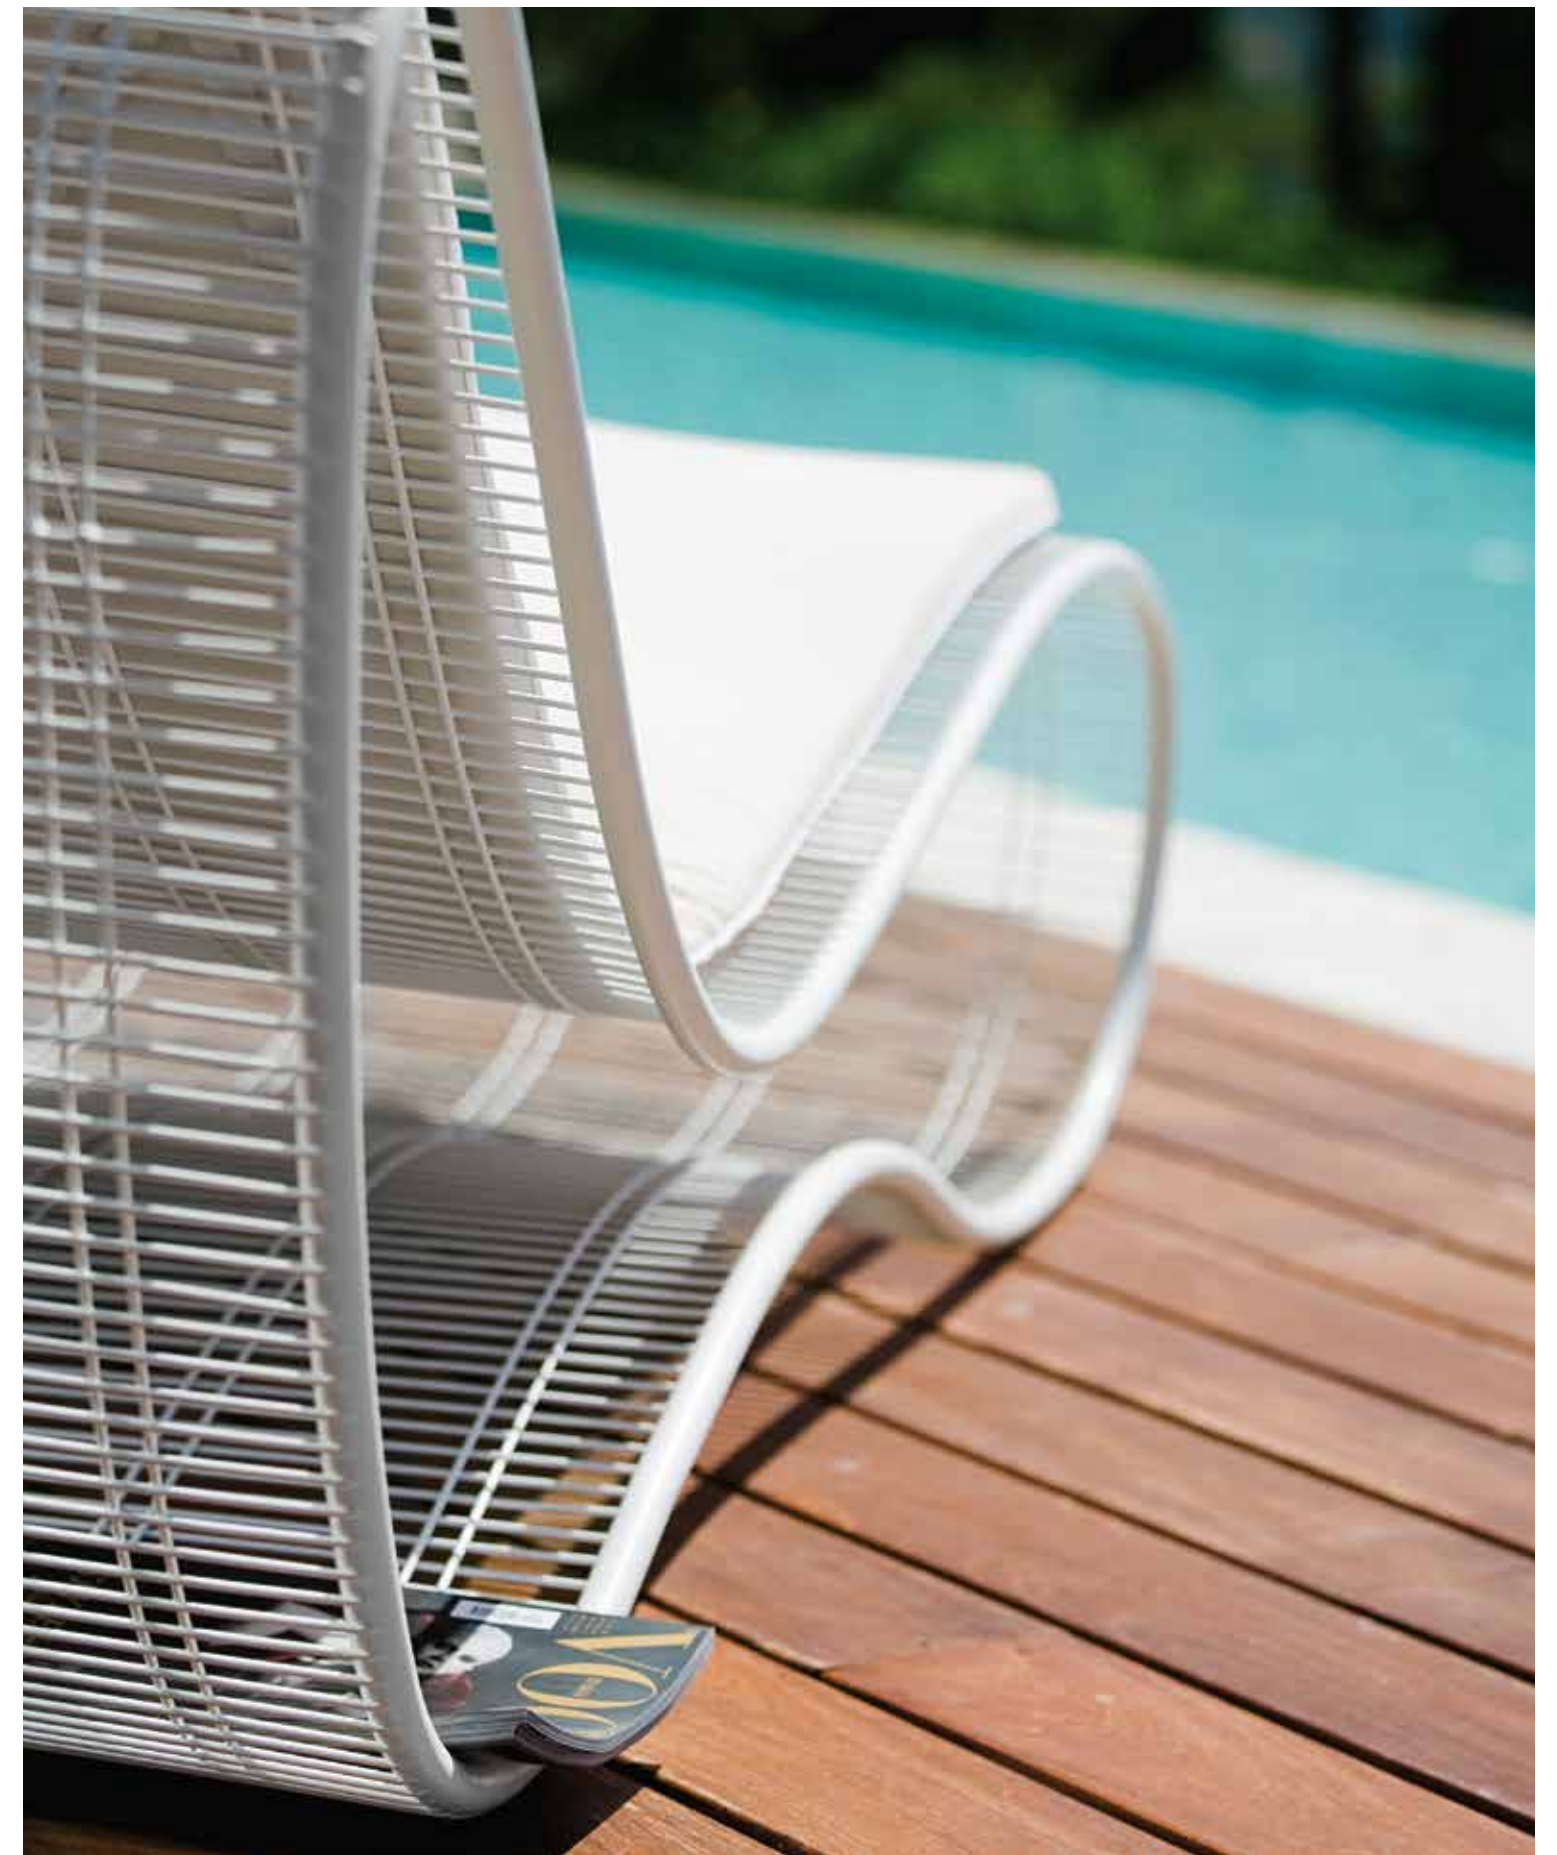

Breezcollection

Design Karim Rashid

Finishing

Steel frame

white

graphite

dove

Cushions fabric

white

SUNBED / CODE: BRLE

	Width	Depth	Height
cm	170	64	66
inch	66,9	25,2	26

COFFEE TABLE / CODE: BRTAV

	Width	Depth	Height
cm	75	46	23
inch	29,5	18,1	9,1