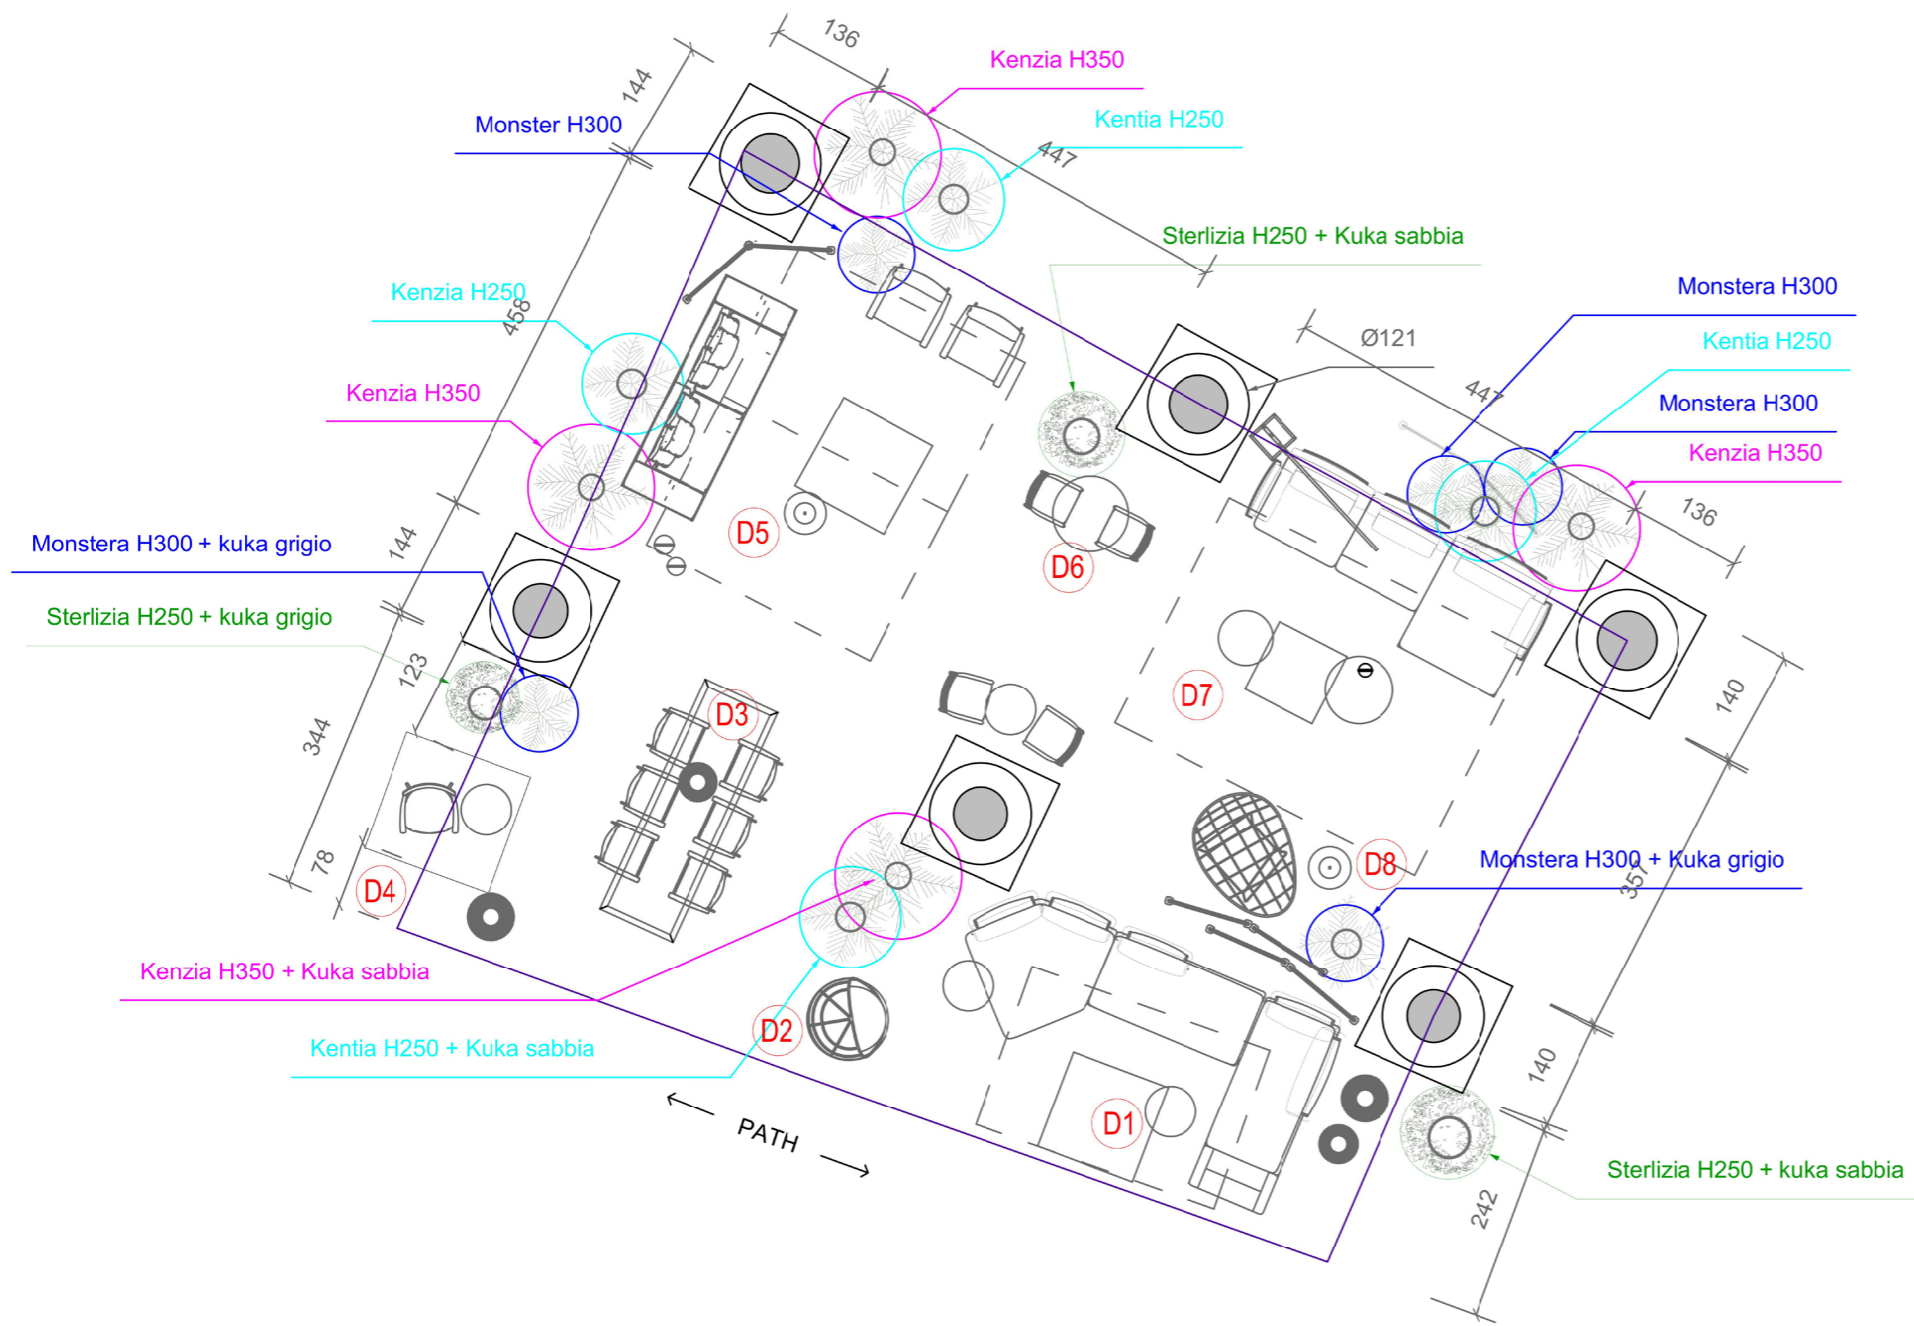

- D1 - VENICE SOFA
- D2 - PANAMA EGG
- D3 - ALLURE DINING 300+PP
- D4 - EVER LIVING ARMCHAIR + TC 60
- D5 - ALLURE SOFA + P LOUNGE
- D6 - DOLCEVITA CONTRACT
- D7 - SALINAS SOFA
- D8 - PANAMA LIVING ARMCHAIR