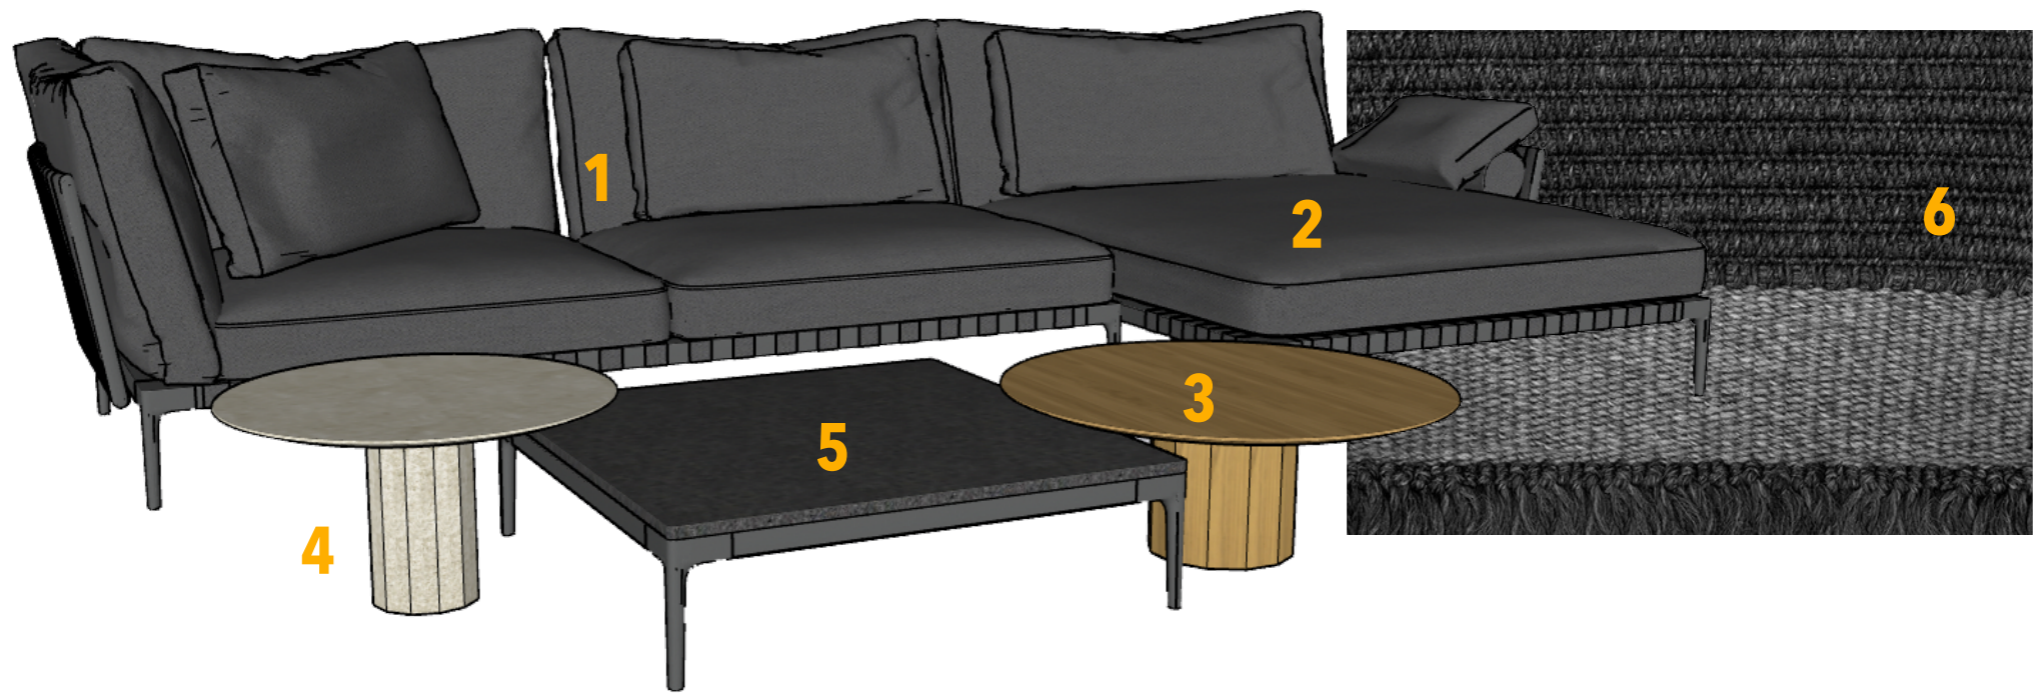

1 Lamp L H90: Eco Resin Sand

2 Lamp L H60: Eco Resin Sand

3 Lamp L H23: Eco Resin Sand

1.086,00 €

868,00 €

588,00 €

2.542,00 €

Sacco Partition Panel H200: Aluminium Beige, Synthetic Rope Beige

1	Dinning Bar Table D75 H103: Aluminium Dove, Wood Teak Silver Grey	1.596,00 €	
2	Bar Stool: Wood Teak Silver Grey, Rope Beige	971,00 € x2	3.538,00 €
3	Cushion: Fabric Dune White	112,00 € x2	3.762,00 €