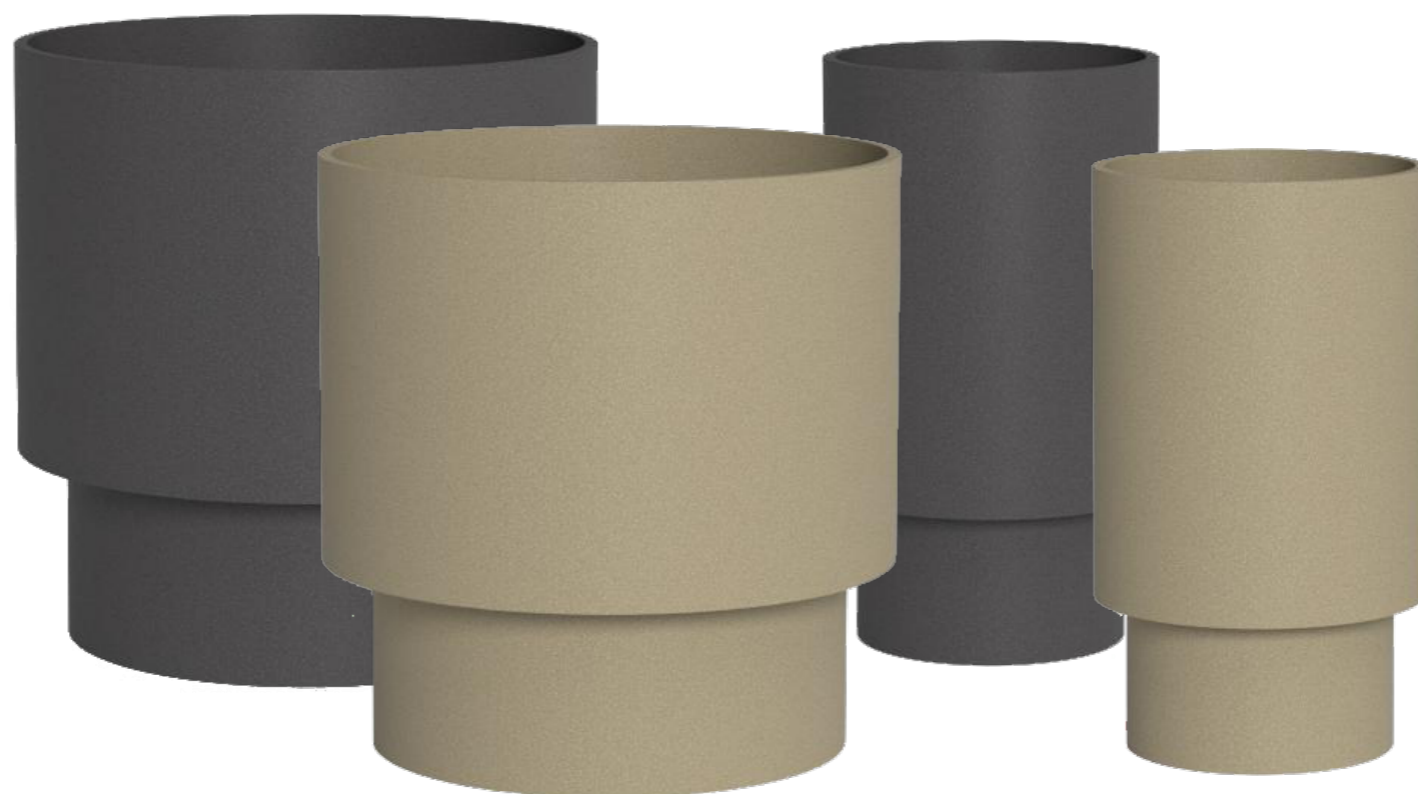

1

2

1 Planter D60: Cement Graphite or Sand

1264,00 €

2 Planter D40: Cement Graphite or Sand

996,00 €