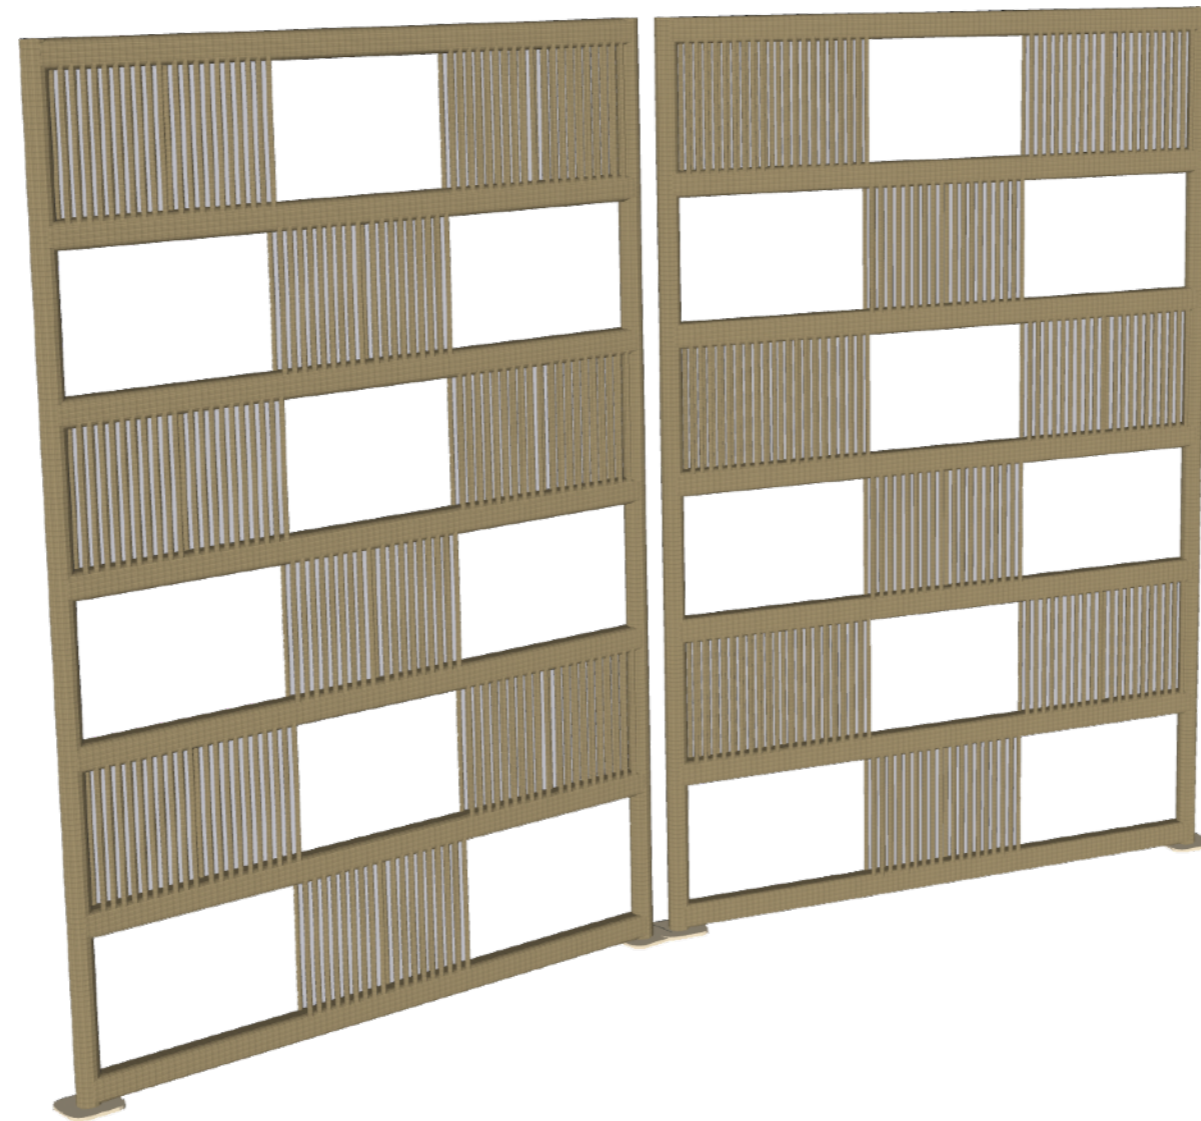

1 Lamp L H90: Eco Resin Sand

2 Lamp L H60: Eco Resin Sand

3 Lamp L H23: Eco Resin Sand

1.086,00 €

868,00 €

588,00 €

2.542,00 €

Sacco Partition Panel H200: Aluminium Beige, Synthetic Rope Beige

1	Dinning Bar Table D75 H103: Aluminium Dove, Wood Teak Silver Grey	1.596,00 €	
2	Bar Stool: Wood Teak Silver Grey, Rope Beige	971,00 € x2	3.538,00 €
3	Cushion: Fabric Dune White	112,00 € x2	3.762,00 €