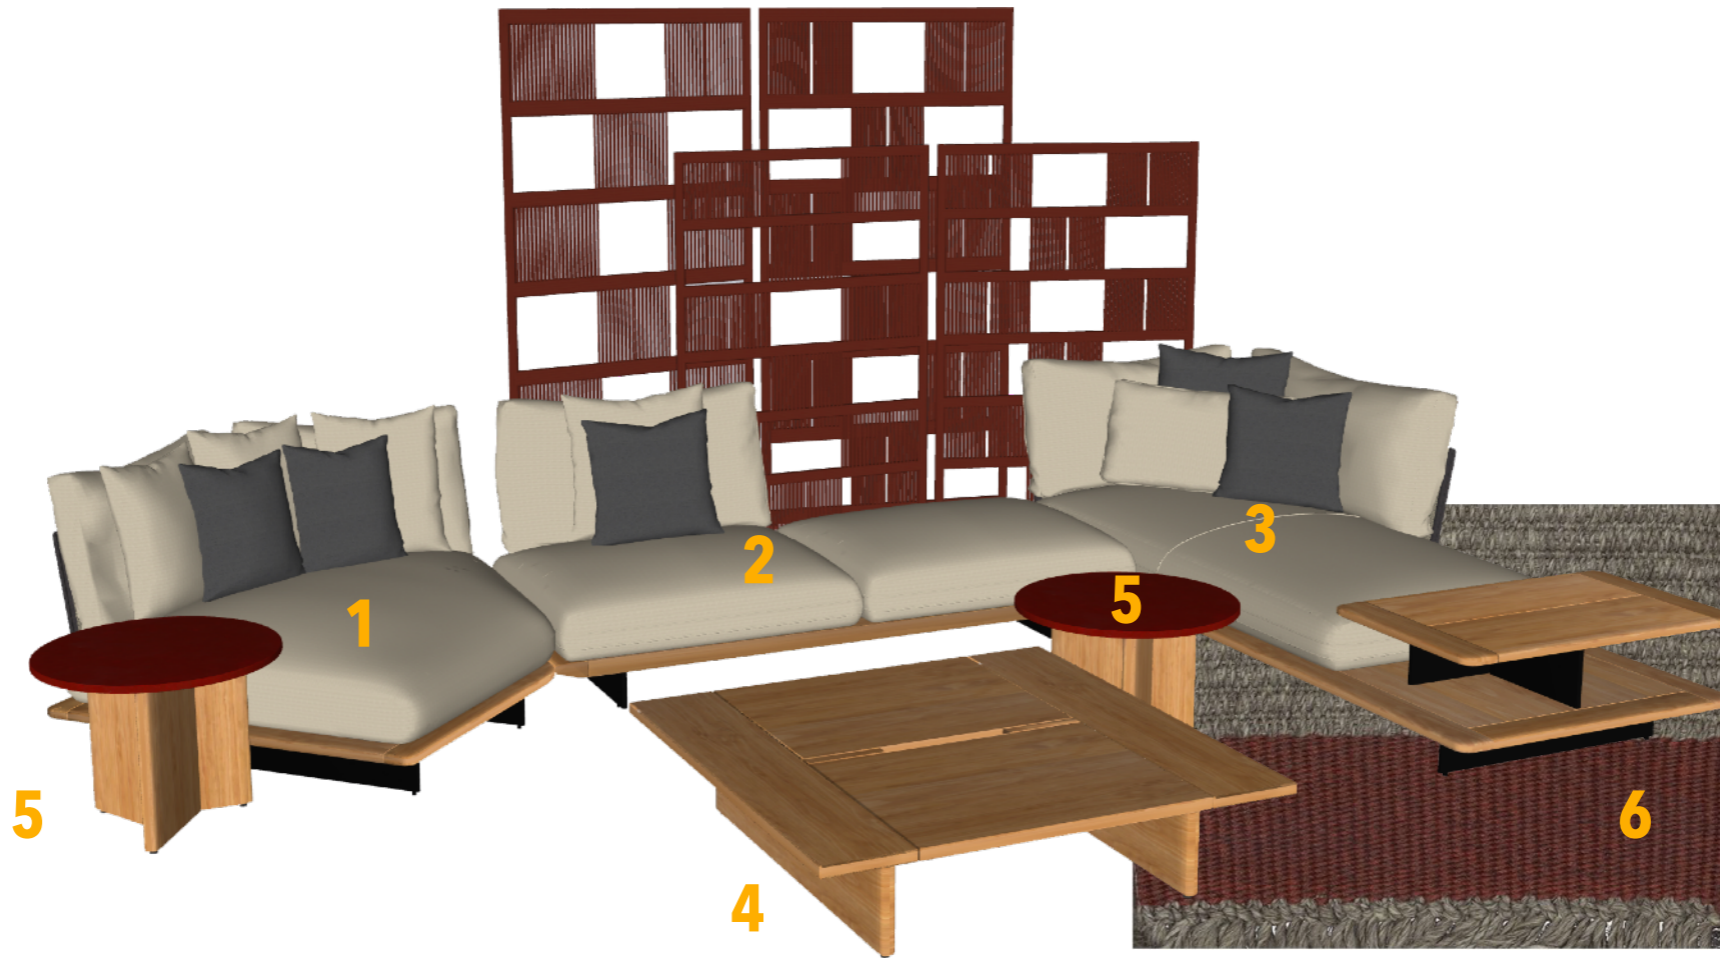

**GRÜN
|
BECK**

TALENTI POP-UP STORE BIS 22. Juni 2024

Talenti[®]
OUTDOOR LIVING

H.O.M.E.D.E.P.O.T. 2024
DIE MÖBELMESSE DER EXTRAKLASSE IM SEMPERDEPOT

- D1 - VENICE SOFA
- D2 - PANAMA EGG
- D3 - ALLURE DINING 300+PP
- D4 - EVER LIVING ARMCHAIR + TC 60
- D5 - ALLURE SOFA + P LOUNGE
- D6 - DOLCEVITA CONTRACT
- D7 - SALINAS SOFA
- D8 - PANAMA LIVING ARMCHAIR

1	Oblique DX : Wood Natural Teak, Fabric Beige	9.467,00 €	
2	Sofa 2S CX + Pouf SX: Wood Natural Teak, Fabric Beige	6.350,00 €	
3	Sofa S3 Corner + Table: Fabric Beige, Wood Natural Teak	11.089,00 €	
		<hr/>	26.906,00 €
4	Coffee Table 120x120: Wood Natural Teak	4.664,00 €	
5	Coffee Table D60: Wood Natural Teak, Top Passion Red	3.269,00 € x2	
		<hr/>	34.108,00 €
6	Carpet Ribs: 300x200 Canvas	1.492,00 €	
		<hr/>	39.600,00 €

1 Sacco Partition Panel H135: Aluminium Red, Synthetic Rope Red

892,00 € x2

2 Sacco Partition Panel H200: Aluminium Red, Synthetic Rope Red

1.192,00 € x2

4.168,00 €

1 Lamp Big: Aluminium Red, Synthetic Rope Red

1	Dinning Bar Table D75 H103: Aluminium Dove, Wood Teak Silver Grey	1.596,00 €	
2	Bar Stool: Wood Teak Silver Grey, Rope Beige	971,00 € x2	3.538,00 €
3	Cushion: Fabric Dune White	112,00 € x2	3.762,00 €