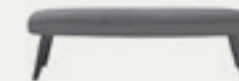

Jane, design Emmanuel Gallina