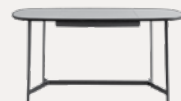

Henry, design Emmanuel Gallina

Concorde, design Emmanuel Gallina

Flute, design Roberto Barbieri

Blade, design R&D Poliform

Trevi, design Roberto Barbieri

DESKS

Mathieu, design Emmanuel Gallina

Home Hotel, design JM Massaud