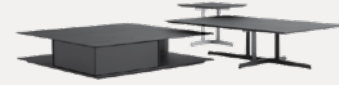

Westside, design JM Massaud
pp. 55-65