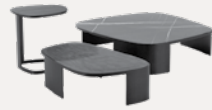

Koishi, design Jean-Marie Massaud
pp. 67-75